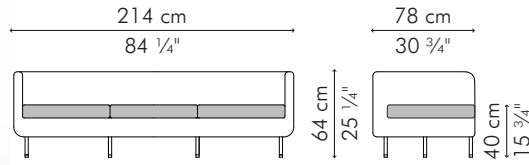

CABARET

SOFA, lowback

INDOOR

OUTDOOR

39 kg / 86 lbs

39 kg / 86 lbs

55 kg / 120.5 lbs

55 kg / 120.5 lbs

1.25 m³

1.25 m³

SEAT & BACKREST
PILLOWS

6.65 m / 7.25 yds
2 pcs 49 x 33 cm / 19" x 13"
1.20 m / 1.30 yds
2 pcs 43 x 43 cm / 17" x 17"
1.00 m / 1.10 yds

INDOOR polypropylene fabric, urethane foam, steel, stainless steel