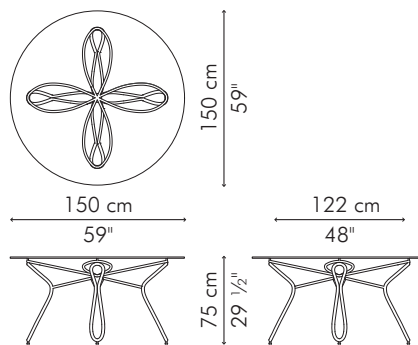

DINING TABLE, round

INDOOR

 15.5 kg / 33.5 lbs

 26 kg / 57.5 lbs

 0.72 m³

GLASS

53 kg / 117 lbs

77.5 kg / 171 lbs

0.21 m³

Standard glass size:

150 cm Ø x 12 mm thickness
(59" Ø x 1/2"), pencil edge

INDOOR cotton rope, resin, steel

Bone

TDCD-BN-5929-G

Saddle

TDCD-SD-5929-G