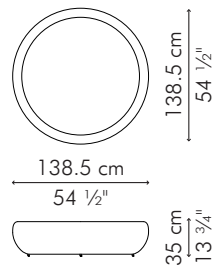

CROISSANT

COFFEE TABLE, large

INDOOR

 17.5 kg / 38.5 lbs

 31 kg / 68.5 lbs

 0.74 m³

OUTDOOR

20 kg / 44 lbs

31 kg / 68.5 lbs

0.74 m³

GLASS

29.5 kg / 65 lbs

37.5 kg / 82.5 lbs

0.11 m³

Standard glass size:

119.5 cm Ø x 10 mm thickness
(47" Ø x 3/8"), frosted, swiped edge

COFFEE TABLE, medium

INDOOR

 14.5 kg / 32 lbs

 25 kg / 55 lbs

 0.52 m³

OUTDOOR

16.5 kg / 36.5 lbs

25.5 kg / 55.5 lbs

0.54 m³

GLASS

20 kg / 43.5 lbs

27 kg / 59 lbs

0.08 m³

Standard glass size:

100 cm Ø x 10 mm thickness
(39 1/4" Ø x 1/2"), frosted, swiped edge

INDOOR abaca, nylon, steel