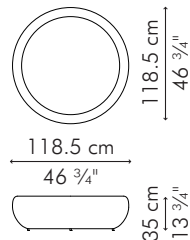

CROISSANT

COFFEE TABLE, large

INDOOR

 17.5 kg / 38.5 lbs

 31 kg / 68.5 lbs

 0.74 m³

OUTDOOR

20 kg / 44 lbs

31 kg / 68.5 lbs

0.74 m³

GLASS

29.5 kg / 65 lbs

37.5 kg / 82.5 lbs

0.11 m³

Standard glass size:

119.5 cm Ø x 10 mm thickness
(47" Ø x 3/8"), frosted, swiped edge

COFFEE TABLE, medium

INDOOR

 14.5 kg / 32 lbs

 25 kg / 55 lbs

 0.52 m³

OUTDOOR

16.5 kg / 36.5 lbs

25.5 kg / 55.5 lbs

0.54 m³

GLASS

20 kg / 43.5 lbs

27 kg / 59 lbs

0.08 m³

Standard glass size:

100 cm Ø x 10 mm thickness
(39 1/4" Ø x 1/2"), frosted, swiped edge

INDOOR abaca, nylon, steel