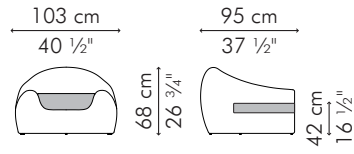

CROISSANT

EASY ARMCHAIR

INDOOR

14.5 kg / 32 lbs

25 kg / 55 lbs

0.74 m³

SEAT 1.15 m / 1.25 yds

PILLOW 1 pc 46 x 46 cm / 18" x 18"
0.55 m / 0.60 yds

OUTDOOR

17.5 kg / 38.5 lbs

29.5 kg / 64.5 lbs

0.74 m³

INDOOR abaca, nylon, steel

CAECS-B-4026AW-UF

Libra Cinder

OUTDOOR polyethylene, steel