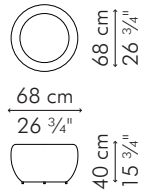

END TABLE

INDOOR

 9 kg / 20 lbs

 11.5 kg / 25 lbs

 0.21 m³

OUTDOOR

10.5 kg / 23.5 lbs

13 kg / 28.5 lbs

0.20 m³

GLASS

3 kg / 7 lbs

6 kg / 13 lbs

0.02 m³

Standard glass size:

50 cm Ø x 6 mm thickness
(19 3/4" Ø x 1/4"), frosted, swiped edge

INDOOR abaca, nylon, steel