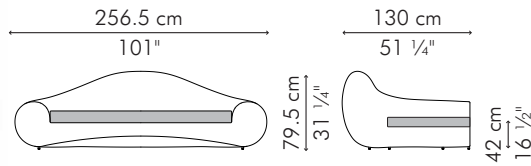

CROISSANT

SOFA