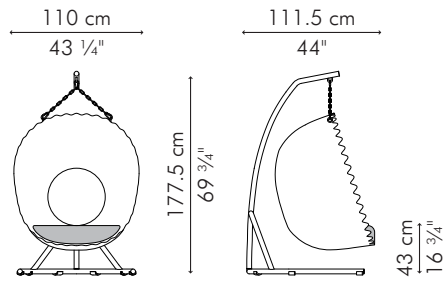

DRAGNET

HANGING LOUNGE CHAIR

INDOOR

50.5 kg / 111 lbs

120 kg / 264.5 lbs

3.1 m³

SEAT 1.90 m / 2.10 yds

PILLOW 1 pc 69 x 69 cm / 27" x 27"
1.20 m / 1.30 yds

OUTDOOR

50.5 kg / 111 lbs

120 kg / 264.5 lbs

3.1 m³

INDOOR polycotton, steel, stainless steel

CLHDN-BR-4369-UF

Bright Red

Picasso Natural