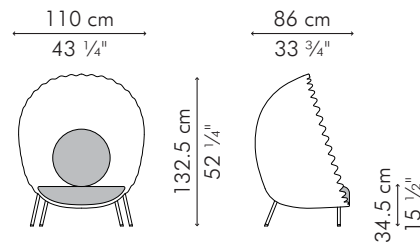

DRAGNET

LOUNGE CHAIR

INDOOR

OUTDOOR

31.5 kg / 70 lbs

31.5 kg / 70 lbs

38.5 kg / 85 lbs

38.5 kg / 85 lbs

1.35 m³

1.35 m³

SEAT 1.90 m / 2.10 yds

PILLOW 1 pc 69 x 69 cm / 27" x 27"
1.20 m / 1.30 yds

INDOOR polycotton, steel, stainless steel

CLDN-BR-4353-UF

Picasso Natural

CLDN-BL-4353-UF