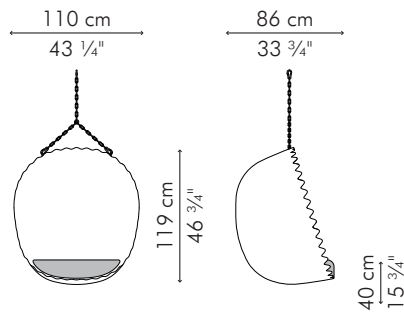

DRAGNET

SWING

	INDOOR	OUTDOOR
 Weight	22 kg / 49 lbs	22 kg / 49 lbs
 Weight	68.5 kg / 151 lbs	68.5 kg / 151 lbs
 Volume	1.56 m ³	1.56 m ³
 SEAT	1.90 m / 2.10 yds	
 PILLOW	1 pc	69 x 69 cm / 27" x 27" 1.20 m / 1.30 yds