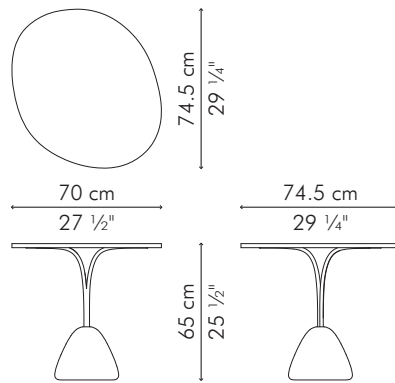

BISTRO TABLE

OUTDOOR

 17 kg / 37.5 lbs

 24.5 kg / 53 lbs

 0.39 m³

OUTDOOR fiberglass, aluminum

fiberglass, fiber-reinforced polymer, aluminum

Pale Gray