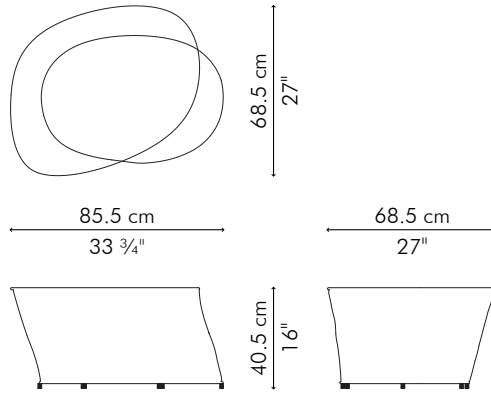

COFFEE TABLE

OUTDOOR

 10.5 kg / 23 lbs

 16 kg / 35 lbs

 0.29 m³

OUTDOOR fiberglass, polyethylene, steel

Pale Gray

TCFM-PG-3316OD