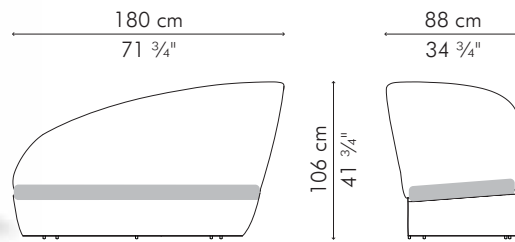

### OUTDOOR

	51.5 kg / 113.5 lbs
	61.5 kg / 135.5 lbs
	1.86 m <sup>3</sup>
	SEAT 3.30 m / 3.60 yds
	PILLOWS 3 pcs 56 x 56 cm / 22" x 22"
	1.95 m / 2.10 yds
	1 pcs 51 x 51 cm / 20" x 20"
	0.60 m / 0.65 yds
	3 pcs 49 x 33 cm / 19" x 13"
	1.80 m / 1.95 yds