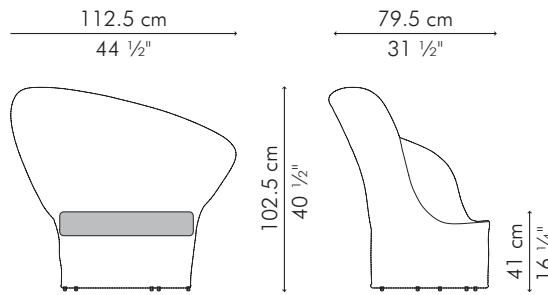

EASY ARMCHAIR, left

OUTDOOR

19 kg / 42 lbs

22 kg / 49 lbs

1.02 m³

SEAT 1.20 m / 1.30 yds

PILLOWS 1 pc 51 x 51 cm / 20" x 20"
0.60 m / 0.65 yds

1 pc 49 x 33 cm / 19" x 13"
0.60 m / 0.65 yds

Sunbrella Canvas
Sunbrella Action Linen

EASY ARMCHAIR, right

OUTDOOR

19 kg / 42 lbs

22 kg / 49 lbs

1.02 m³

SEAT 1.20 m / 1.30 yds

PILLOWS
1 pc 51 x 51 cm / 20" x 20"
0.60 m / 0.65 yds
1 pc 49 x 33 cm / 19" x 13"
0.60 m / 0.65 yds