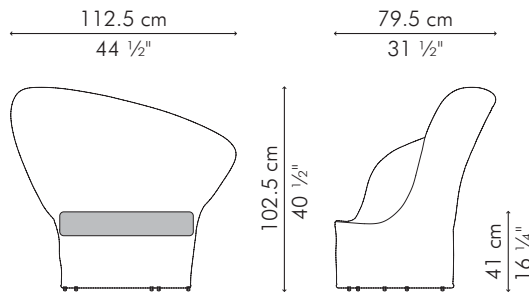

EASY ARMCHAIR, left

OUTDOOR

19 kg / 42 lbs

22 kg / 49 lbs

1.02 m³

SEAT 1.20 m / 1.30 yds

PILLOWS 1 pc 51 x 51 cm / 20" x 20"
0.60 m / 0.65 yds

1 pc 49 x 33 cm / 19" x 13"
0.60 m / 0.65 yds

Sunbrella Canvas
Sunbrella Action Linen

EASY ARMCHAIR, right

OUTDOOR

19 kg / 42 lbs

22 kg / 49 lbs

1.02 m³

SEAT 1.20 m / 1.30 yds

PILLOWS
1 pc 51 x 51 cm / 20" x 20"
0.60 m / 0.65 yds
1 pc 49 x 33 cm / 19" x 13"
0.60 m / 0.65 yds