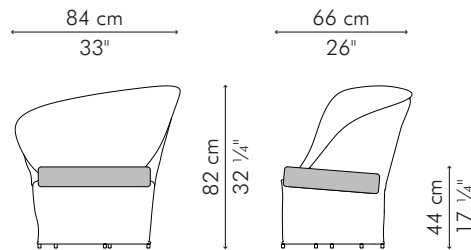

EASY ARMCHAIR, petite left

OUTDOOR

	16.5 kg / 36 lbs
	19.5 kg / 43 lbs
	0.51 m ³
	SEAT 2 m / 2.20 yds
	PILLOWS 1 pc 51 x 51 cm / 20" x 20"
	0.60 m / 0.65 yds

OUTDOOR polyethylene, steel

CAEFMPL-PG-3332OD-URF1

OUTDOOR

	16.5 kg / 36 lbs
	19.5 kg / 43 lbs
	0.51 m ³
	SEAT 2 m / 2.20 yds
	PILLOWS 1 pc 51 x 51 cm / 20" x 20" 0.60 m / 0.65 yds

OUTDOOR polyethylene, steel

CAEFMPR-PG-3332OD-URF1

 Sunbrella Taupe

CAEFMPR-PG-3332OD-URF2