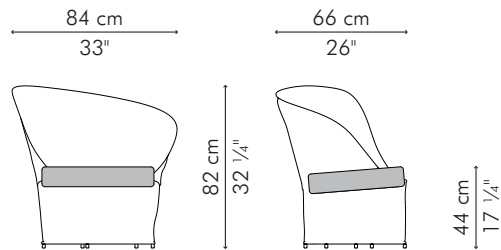

EASY ARMCHAIR, petite left

OUTDOOR

	16.5 kg / 36 lbs
	19.5 kg / 43 lbs
	0.51 m ³
	SEAT 2 m / 2.20 yds
	PILLOWS 1 pc 51 x 51 cm / 20" x 20"
	0.60 m / 0.65 yds

OUTDOOR polyethylene, steel

CAEFMPL-PG-3332OD-URF1

OUTDOOR

	16.5 kg / 36 lbs
	19.5 kg / 43 lbs
	0.51 m ³
	SEAT 2 m / 2.20 yds
	PILLOWS 1 pc 51 x 51 cm / 20" x 20" 0.60 m / 0.65 yds

OUTDOOR polyethylene, steel

CAEFMPR-PG-3332OD-URF1

 Sunbrella Taupe

CAEFMPR-PG-3332OD-URF2