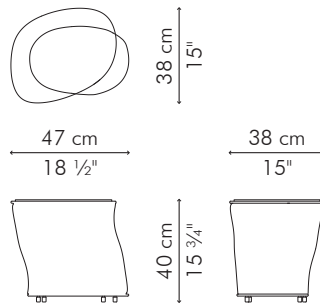

END TABLE, outdoor

OUTDOOR

 3 kg / 7 lbs

 5 kg / 11 lbs

 0.07 m³

OUTDOOR fiberglass, polyethylene, steel

Pale Gray

TEFM-PG-1815OD