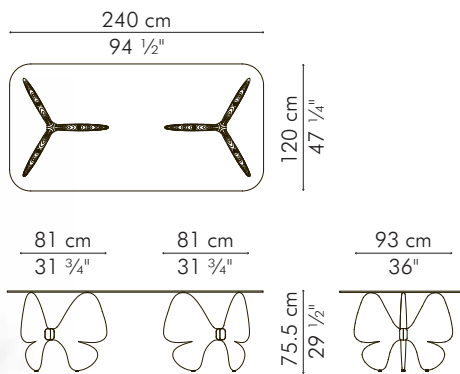

## DINING TABLE, rectangular

### OUTDOOR | GLASS

	66 kg / 146 lbs	86 kg / 190 lbs
	90 kg / 198.5 lbs	103 kg / 227.5 lbs
	0.94 m <sup>3</sup>	0.25 m <sup>3</sup>

Standard glass size:  
240 cm W x 120 cm D x 12 mm thickness  
(94 1/2" D x 47 1/4" W x 1/2"), pencil edge