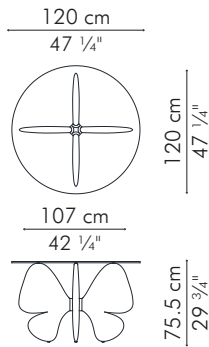

DINING TABLE, round

OUTDOOR

46.5 kg / 102 lbs

54.5 kg / 120 lbs

0.51 m³

GLASS

34 kg / 75 lbs

43.5 kg / 95.5 lbs

0.13 m³

Standard glass size:

120 cm Ø x 12 mm thickness
(47 1/4" Ø x 1/2"), pencil edge

OUTDOOR fiber reinforced polymer, glass

Coal

TDGN-CL-4729OD

Sand

TDGN-SN-4729OD