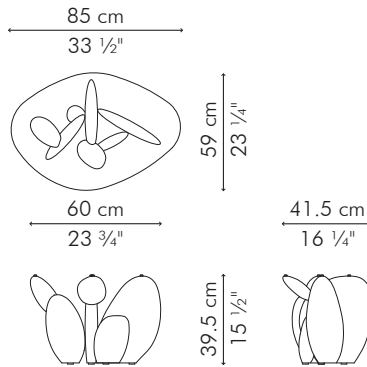

COFFEE TABLE, low

INDOOR

 4.5 kg / 10 lbs

 6.5 kg / 14 lbs

 0.10 m³

Standard glass size:
59 cm D x 85 cm W x 19 mm thickness
(23 1/4" D x 33 1/2" W x 3/4"), hubble edge

INDOOR steel

Copper