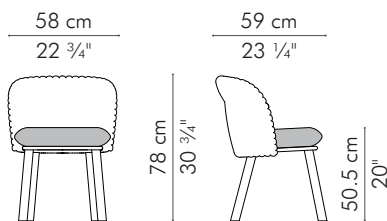

SIDE CHAIR

INDOOR

-  8 kg / 17.5 lbs
-  12 kg / 26.5 lbs
-  0.31 m³
-  SEAT 0.60 m / 0.65 yds

INDOOR velvet, maple, steel

Ivory

CSKT-N-2230-IV

Deep Green

CSKT-N-2230-DP

SIDE CHAIR, outdoor

OUTDOOR

	11 kg / 24.5 lbs
	18 kg / 39 lbs
	0.31 m ³
	SEAT 0.60 m / 0.65 yds

OUTDOOR fabric, polyethylene, aluminum

CSKT-AL-22300D

Hampton Mid Grey

CSKT-HR-22300D

Canvas Spa