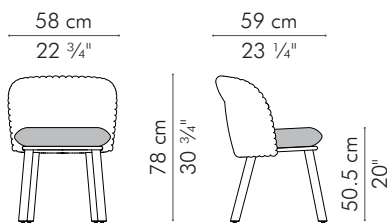

SIDE CHAIR

INDOOR

-  8 kg / 17.5 lbs
-  12 kg / 26.5 lbs
-  0.31 m³
-  SEAT 0.60 m / 0.65 yds

INDOOR velvet, maple, steel

Ivory

CSKT-N-2230-IV

Deep Green

CSKT-N-2230-DP

SIDE CHAIR, outdoor

OUTDOOR

	11 kg / 24.5 lbs
	18 kg / 39 lbs
	0.31 m ³
	SEAT 0.60 m / 0.65 yds

OUTDOOR fabric, polyethylene, aluminum

CSKT-AL-22300D

Hampton Mid Grey

CSKT-HR-22300D

Canvas Spa