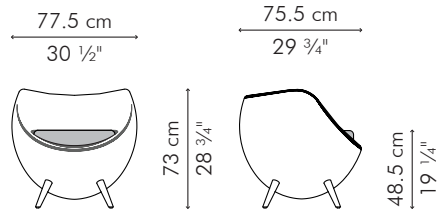

## EASY ARMCHAIR

### INDOOR

 16 kg / 35.5 lbs

 24 kg / 52.5 lbs

 0.45 m<sup>3</sup>

 0.95 m / 1.10 yds

INDOOR rattan, rattan peel, polyurethane foam, maple