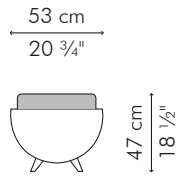

OTTOMAN

INDOOR

 7 kg / 15 lbs

 9 kg / 20 lbs

 0.16 m³

 0.80 m / 0.90 yds

INDOOR rattan, rattan peel, polyurethane foam, maple

OTLL-A-2018-UF