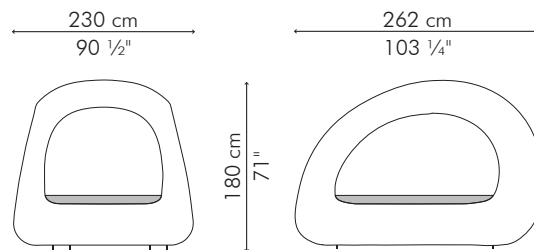

BED, American king

INDOOR

-  188 kg / 414.5 lbs
-  259.5 kg / 571.5 lbs
-  7.91 m³
-  2 crates

INDOOR velvet, maple, steel

Mattress size:
193 cm W x 203.2 cm L x 20-30 cm H
(76" W x 80" L x 8-12" H)

Escada Ivory	BDLK-IV-9070	Escada Deep Green	BDLK-DG-9070
Escada Pebble Gray	BDLK-PG-9070	Escada Royal Blue	BDLK-RB-9070
Escada Chestnut	BDLK-CH-9070	Escada Ink Black	BDLK-BL-9070

BED, American queen

INDOOR

-  155 kg / 342 lbs
-  214 kg / 472 lbs
-  6.45 m³
-  2 crates

INDOOR velvet, maple, steel

Mattress size:
152 cm W x 203.2 cm L x 20-30 cm H
(60" W x 80" L x 8-12" H)

Escada Ivory	BDLQ-IV-7469	Escada Deep Green	BDLQ-DG-7469
Escada Pebble Gray	BDLQ-PG-7469	Escada Royal Blue	BDLQ-RB-7469
Escada Chestnut	BDLQ-CH-7469	Escada Ink Black	BDLQ-BL-7469

BED, European king

INDOOR

-  174 kg / 384 lbs
-  242 kg / 533 lbs
-  7.26 m³
-  2 crates

INDOOR velvet, maple, steel

Mattress size:
180 cm W x 200 cm L x 20-30 cm H
(70 3/4" W x 78 3/4" L x 8-12" H)

Escada Ivory	BDLK-IV-8569	Escada Deep Green	BDLK-DG-8569
Escada Pebble Gray	BDLK-PG-8569	Escada Royal Blue	BDLK-RB-8569
Escada Chestnut	BDLK-CH-8569	Escada Ink Black	BDLK-BL-8569

BED, European queen

INDOOR

-  158 kg / 348.5 lbs
-  220 kg / 484.5 lbs
-  6.65 m³
-  2 crates

INDOOR velvet, maple, steel

Mattress size:
160 cm W x 200 cm L x 20-30 cm H
(63" W x 78 3/4" L x 8-12" H)

Escada Ivory	BDLQ-IV-7769	Escada Deep Green	BDLQ-DG-7769
Escada Pebble Gray	BDLQ-PG-7769	Escada Royal Blue	BDLQ-RB-7769
Escada Chestnut	BDLQ-CH-7769	Escada Ink Black	BDLQ-BL-7769