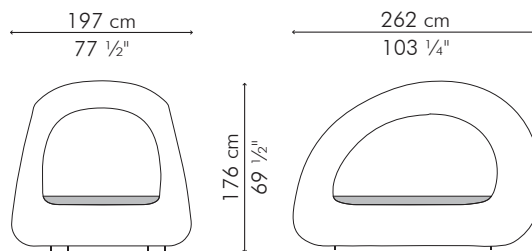

BED, American king

INDOOR

-  188 kg / 414.5 lbs
-  259.5 kg / 571.5 lbs
-  7.91 m³
-  2 crates

INDOOR velvet, maple, steel

Mattress size:
193 cm W x 203.2 cm L x 20-30 cm H
(76" W x 80" L x 8-12" H)

Escada Ivory	BDLK-IV-9070	Escada Deep Green	BDLK-DG-9070
Escada Pebble Gray	BDLK-PG-9070	Escada Royal Blue	BDLK-RB-9070
Escada Chestnut	BDLK-CH-9070	Escada Ink Black	BDLK-BL-9070

BED, American queen

INDOOR

-  155 kg / 342 lbs
-  214 kg / 472 lbs
-  6.45 m³
-  2 crates

INDOOR velvet, maple, steel

Mattress size:
152 cm W x 203.2 cm L x 20-30 cm H
(60" W x 80" L x 8-12" H)

Escada Ivory	BDLQ-IV-7469	Escada Deep Green	BDLQ-DG-7469
Escada Pebble Gray	BDLQ-PG-7469	Escada Royal Blue	BDLQ-RB-7469
Escada Chestnut	BDLQ-CH-7469	Escada Ink Black	BDLQ-BL-7469

BED, European king

INDOOR

-  174 kg / 384 lbs
-  242 kg / 533 lbs
-  7.26 m³
-  2 crates

INDOOR velvet, maple, steel

Mattress size:
180 cm W x 200 cm L x 20-30 cm H
(70 3/4" W x 78 3/4" L x 8-12" H)

Escada Ivory	BDLK-IV-8569	Escada Deep Green	BDLK-DG-8569
Escada Pebble Gray	BDLK-PG-8569	Escada Royal Blue	BDLK-RB-8569
Escada Chestnut	BDLK-CH-8569	Escada Ink Black	BDLK-BL-8569

BED, European queen

INDOOR

-  158 kg / 348.5 lbs
-  220 kg / 484.5 lbs
-  6.65 m³
-  2 crates

INDOOR velvet, maple, steel

Mattress size:
160 cm W x 200 cm L x 20-30 cm H
(63" W x 78 3/4" L x 8-12" H)

Escada Ivory	BDLQ-IV-7769	Escada Deep Green	BDLQ-DG-7769
Escada Pebble Gray	BDLQ-PG-7769	Escada Royal Blue	BDLQ-RB-7769
Escada Chestnut	BDLQ-CH-7769	Escada Ink Black	BDLQ-BL-7769