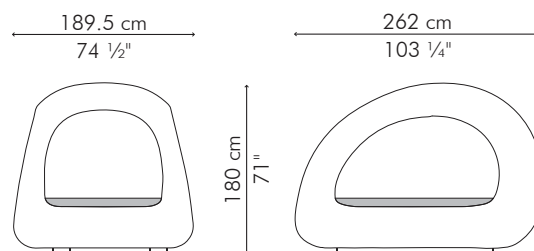

BED, American king

INDOOR

-  188 kg / 414.5 lbs
-  259.5 kg / 571.5 lbs
-  7.91 m³
-  2 crates

INDOOR velvet, maple, steel

Mattress size:
193 cm W x 203.2 cm L x 20-30 cm H
(76" W x 80" L x 8-12" H)

Escada Ivory	BDLK-IV-9070	Escada Deep Green	BDLK-DG-9070
Escada Pebble Gray	BDLK-PG-9070	Escada Royal Blue	BDLK-RB-9070
Escada Chestnut	BDLK-CH-9070	Escada Ink Black	BDLK-BL-9070

BED, American queen

INDOOR

-  155 kg / 342 lbs
-  214 kg / 472 lbs
-  6.45 m³
-  2 crates

INDOOR velvet, maple, steel

Mattress size:
152 cm W x 203.2 cm L x 20-30 cm H
(60" W x 80" L x 8-12" H)

Escada Ivory	BDLQ-IV-7469	Escada Deep Green	BDLQ-DG-7469
Escada Pebble Gray	BDLQ-PG-7469	Escada Royal Blue	BDLQ-RB-7469
Escada Chestnut	BDLQ-CH-7469	Escada Ink Black	BDLQ-BL-7469

BED, European king

INDOOR

-  174 kg / 384 lbs
-  242 kg / 533 lbs
-  7.26 m³
-  2 crates

INDOOR velvet, maple, steel

Mattress size:
180 cm W x 200 cm L x 20-30 cm H
(70 3/4" W x 78 3/4" L x 8-12" H)

Escada Ivory	BDLK-IV-8569	Escada Deep Green	BDLK-DG-8569
Escada Pebble Gray	BDLK-PG-8569	Escada Royal Blue	BDLK-RB-8569
Escada Chestnut	BDLK-CH-8569	Escada Ink Black	BDLK-BL-8569

BED, European queen

INDOOR

-  158 kg / 348.5 lbs
-  220 kg / 484.5 lbs
-  6.65 m³
-  2 crates

INDOOR velvet, maple, steel

Mattress size:
160 cm W x 200 cm L x 20-30 cm H
(63" W x 78 3/4" L x 8-12" H)

Escada Ivory	BDLQ-IV-7769	Escada Deep Green	BDLQ-DG-7769
Escada Pebble Gray	BDLQ-PG-7769	Escada Royal Blue	BDLQ-RB-7769
Escada Chestnut	BDLQ-CH-7769	Escada Ink Black	BDLQ-BL-7769