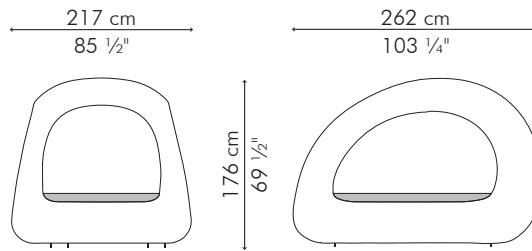

BED, American king

INDOOR

-  188 kg / 414.5 lbs
-  259.5 kg / 571.5 lbs
-  7.91 m³
-  2 crates

INDOOR velvet, maple, steel

Mattress size:
193 cm W x 203.2 cm L x 20-30 cm H
(76" W x 80" L x 8-12" H)

Escada Ivory	BDLK-IV-9070	Escada Deep Green	BDLK-DG-9070
Escada Pebble Gray	BDLK-PG-9070	Escada Royal Blue	BDLK-RB-9070
Escada Chestnut	BDLK-CH-9070	Escada Ink Black	BDLK-BL-9070

BED, American queen

INDOOR

-  155 kg / 342 lbs
-  214 kg / 472 lbs
-  6.45 m³
-  2 crates

INDOOR velvet, maple, steel

Mattress size:
152 cm W x 203.2 cm L x 20-30 cm H
(60" W x 80" L x 8-12" H)

Escada Ivory	BDLQ-IV-7469	Escada Deep Green	BDLQ-DG-7469
Escada Pebble Gray	BDLQ-PG-7469	Escada Royal Blue	BDLQ-RB-7469
Escada Chestnut	BDLQ-CH-7469	Escada Ink Black	BDLQ-BL-7469

BED, European king

INDOOR

-  174 kg / 384 lbs
-  242 kg / 533 lbs
-  7.26 m³
-  2 crates

INDOOR velvet, maple, steel

Mattress size:
180 cm W x 200 cm L x 20-30 cm H
(70 3/4" W x 78 3/4" L x 8-12" H)

Escada Ivory	BDLK-IV-8569	Escada Deep Green	BDLK-DG-8569
Escada Pebble Gray	BDLK-PG-8569	Escada Royal Blue	BDLK-RB-8569
Escada Chestnut	BDLK-CH-8569	Escada Ink Black	BDLK-BL-8569

BED, European queen

INDOOR

-  158 kg / 348.5 lbs
-  220 kg / 484.5 lbs
-  6.65 m³
-  2 crates

INDOOR velvet, maple, steel

Mattress size:
160 cm W x 200 cm L x 20-30 cm H
(63" W x 78 3/4" L x 8-12" H)

Escada Ivory	BDLQ-IV-7769	Escada Deep Green	BDLQ-DG-7769
Escada Pebble Gray	BDLQ-PG-7769	Escada Royal Blue	BDLQ-RB-7769
Escada Chestnut	BDLQ-CH-7769	Escada Ink Black	BDLQ-BL-7769