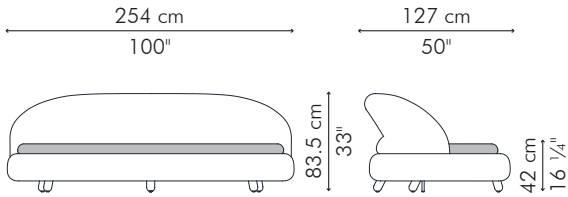

SOFA

INDOOR

-  70 kg / 154.5 lbs
-  155.5 kg / 342.5 lbs
-  5.22 m³
-  SEAT 7.50 m / 8.35 yds
PILLOWS 3 pcs 56 x 56 cm / 22" x 22"
1.95 m / 2.10 yds

INDOOR velvet, nylon, maple, steel

SDL-IV-9633-UF

-  Escada Pebble Gray
-  Escada Ivory