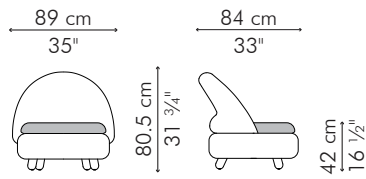

### INDOOR

 15 kg / 33.5 lbs

 25 kg / 55.5 lbs

 0.32 m³

 SEAT 1.9 m / 2.1 yds

INDOOR velvet, nylon, maple, steel

Escada Ivory	CEDL-IV-3332	Escada Deep Green	CEDL-DG-3332
Escada Pebble Gray	CEDL-PG-3332	Escada Royal Blue	CEDL-RB-3332
Escada Chestnut	CEDL-CH-3332	Escada Ink Black	CEDL-BL-3332