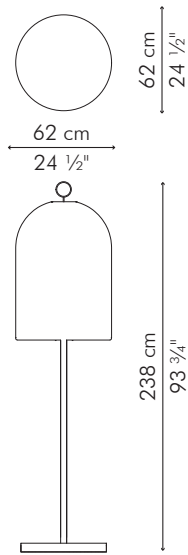

FLOOR LAMP, large

 25.5 kg / 56.5 lbs

 29 kg / 63 lbs

 0.51 m³

1 x 5 watts

Portable pre-wired lamp
12 Volts, MR16 (GU5.3) LED
110V 60Hz / 230V 50Hz

INDOOR rattan, powdercoated steel, aluminum mesh

Teal