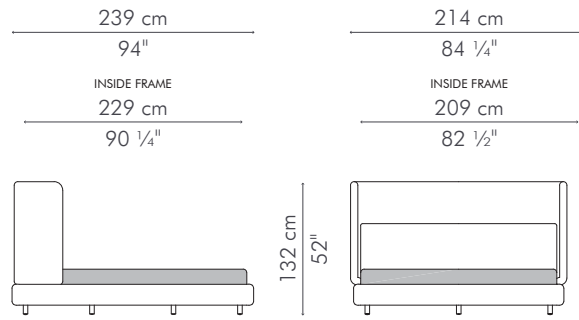

1.33 m³

3 boxes

Mattress size:
 152.5 cm W x 203 cm L x 20-30 cm H
 (60" W x 80" L x 8-12" H)

INDOOR polypropylene fabric, wood, steel

Twin Midnight

BCBQ-MN-6649

Twin Pearl

BCBQ-PR-6649

BED, American king, with higher legs

INDOOR

80.5 kg / 177.5 lbs

99.5 kg / 218 lbs

1.40 m³

3 boxes

Mattress size:
193 cm W x 203 cm L x 20-30 cm H
(76" W x 80" L x 8-12" H)

INDOOR polypropylene fabric, wood, steel

BED, European king

INDOOR

78 kg / 172 lbs

96.5 kg / 212 lbs

1.37 m³

3 boxes

Mattress size:

180 cm W x 200 cm L x 20-30 cm H
(70 3/4" W x 78 3/4" L x 8-12" H)