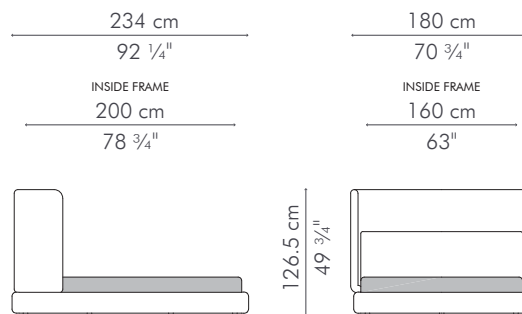

BED, European queen

INDOOR

74.5 kg / 164 lbs

93 kg / 205 lbs

1.25 m³

3 boxes

Mattress size:

160 cm W x 200 cm L x 20-30 cm H
(63" W x 78 3/4" L x 8-12" H)

INDOOR polypropylene fabric, wood, steel

Twin Midnight

BCBQ-MN-6949

Twin Pearl

BCBQ-PR-6949