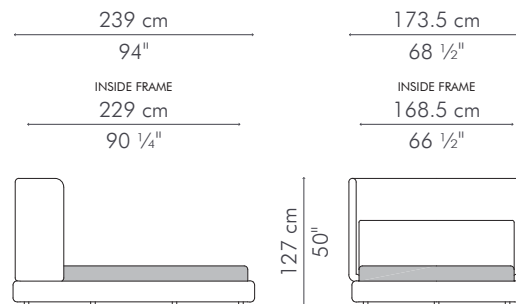

BED, American queen

INDOOR

73.5 kg / 162 lbs

91.5 kg / 201.5 lbs

1.33 m³

3 boxes

Mattress size:
152.5 cm W x 203 cm L x 20-30 cm H
(60" W x 80" L x 8-12" H)

INDOOR polypropylene fabric, wood, steel

Twin Midnight

BCBQ-MN-6649

Twin Pearl

BCBQ-PR-6649