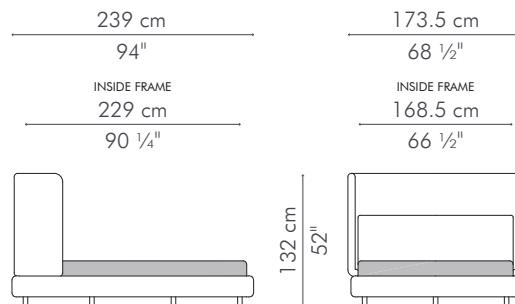

BED, American queen, with higher legs

INDOOR

73.5 kg / 162 lbs

91.5 kg / 201.5 lbs

1.33 m³

3 boxes

Mattress size:
152.5 cm W x 203 cm L x 20-30 cm H
(60" W x 80" L x 8-12" H)

INDOOR polypropylene fabric, wood, steel

Twin Midnight

BCBQ-MN-6649

Twin Pearl

BCBQ-PR-6649