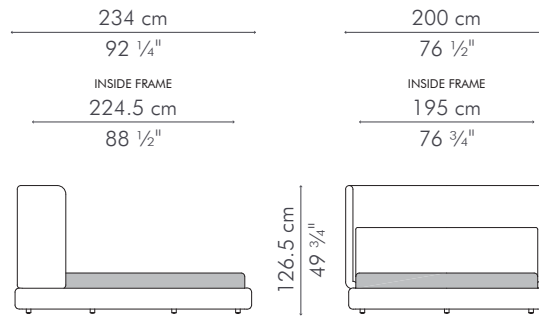

1.33 m³

3 boxes

Mattress size:
 152.5 cm W x 203 cm L x 20-30 cm H
 (60" W x 80" L x 8-12" H)

INDOOR polypropylene fabric, wood, steel

Twin Midnight

BCBQ-MN-6649

Twin Pearl

BCBQ-PR-6649

BED, American king, with higher legs

INDOOR

80.5 kg / 177.5 lbs

99.5 kg / 218 lbs

1.40 m³

3 boxes

Mattress size:
193 cm W x 203 cm L x 20-30 cm H
(76" W x 80" L x 8-12" H)

INDOOR polypropylene fabric, wood, steel

BED, European king

INDOOR

78 kg / 172 lbs

96.5 kg / 212 lbs

1.37 m³

3 boxes

Mattress size:

180 cm W x 200 cm L x 20-30 cm H
(70 3/4" W x 78 3/4" L x 8-12" H)