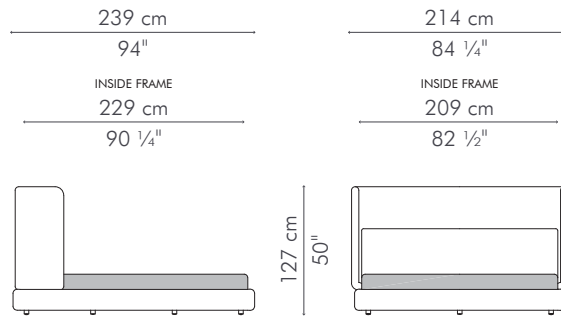

BED, American king

INDOOR

80.5 kg / 177.5 lbs

99.5 kg / 218 lbs

1.40 m³

3 boxes

Mattress size:
 193 cm W x 203 cm L x 20-30 cm H
 (76" W x 80" L x 8-12" H)

INDOOR polypropylene fabric, wood, steel

1.33 m³

3 boxes

Mattress size:
 152.5 cm W x 203 cm L x 20-30 cm H
 (60" W x 80" L x 8-12" H)

INDOOR polypropylene fabric, wood, steel

Twin Midnight

BCBQ-MN-6649

Twin Pearl

BCBQ-PR-6649

BED, American king, with higher legs

INDOOR

80.5 kg / 177.5 lbs

99.5 kg / 218 lbs

1.40 m³

3 boxes

Mattress size:
193 cm W x 203 cm L x 20-30 cm H
(76" W x 80" L x 8-12" H)

INDOOR polypropylene fabric, wood, steel

BED, European king

INDOOR

78 kg / 172 lbs

96.5 kg / 212 lbs

1.37 m³

3 boxes

Mattress size:

180 cm W x 200 cm L x 20-30 cm H
(70 3/4" W x 78 3/4" L x 8-12" H)