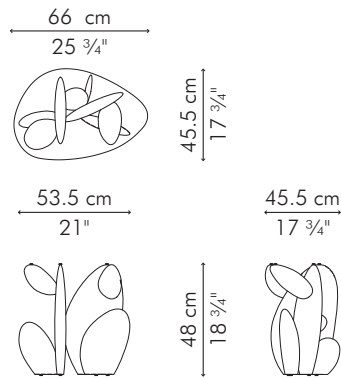

COFFEE TABLE, high

INDOOR

 5 kg / 11 lbs

 6.5 kg / 14 lbs

 0.09 m³

Standard glass size:
45 cm D x 66 cm W x 19 mm thickness
(17 3/4" D x 26" W x 3/4"), hubble edge

INDOOR steel

Copper