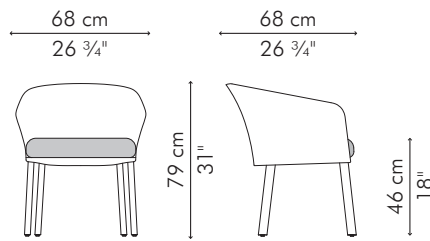

ARMCHAIR

INDOOR

-  7.5 kg / 16.5 lbs
-  10 kg / 22 lbs
-  0.38 m³
-  SEAT 4.55 m / 5.00 yds

INDOOR acrylic fabric, urethane foam, maple and steel

ACPC-B-2631C

Canvas Canvas

ACPC-B-2631HB

Canvas Heather Beige