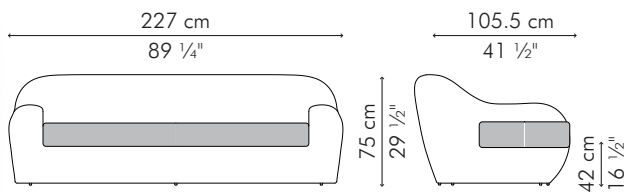

SOFA

INDOOR

29.5 kg / 65 lbs

49.5 kg / 109 lbs

1.94 m³

SEAT 3.65 m / 4.10 yds

PILLOWS 3 pcs 51 x 51 cm / 20" x 20"
1.80 m / 1.95 yds

2 pcs 49 x 33 cm / 19" x 13"
1.20 m / 1.30 yds

OUTDOOR

44 kg / 97 lbs

97 kg / 214 lbs

2.02 m³

INDOOR steel, rattan, abaca

SBA-B-8929-UF

Optim Barley Ito Dreamy Umber
 Moulin Crushed Herb

SBA-N-8929-UF1