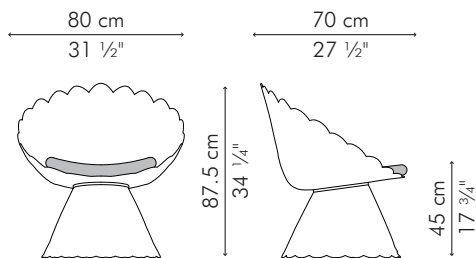

EASYCHAIR

INDOOR

4 kg / 9 lbs

12.5 kg / 27.5 lbs

0.53 m³

SEATPAD 0.60 m / 0.65 yds

INDOOR carbon fiber

CESN-BL-3133-UF