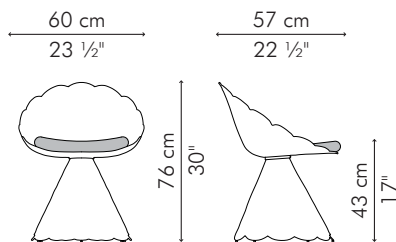

SIDE CHAIR

INDOOR

-  2.5 kg / 5.5 lbs
-  9 kg / 19.5 lbs
-  0.30 m³
-  SEATPAD 0.50 m / 0.55 yds

INDOOR carbon fiber

CSSN-BL-2330-UF

 Bitwin Black

OUTDOOR carbon fiber

CSSN-BL-2330OD-UF