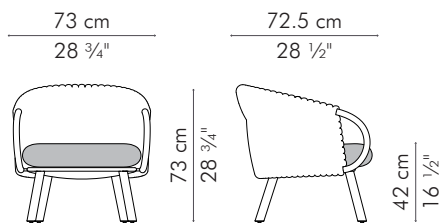

## EASY ARMCHAIR

### INDOOR

-  13 kg / 29 lbs
-  17.5 kg / 38.5 lbs
-  0.46 m<sup>3</sup>
-  SEAT 0.75 m / 0.85 yds  
BACKREST 0.55 m / 0.60 yds

INDOOR velvet, rattan, maple, steel

### OUTDOOR

	13 kg / 29 lbs
	17.5 kg / 38.5 lbs
	0.46 m <sup>3</sup>
	SEAT 0.75 m / 0.85 yds BACKREST 0.55 m / 0.60 yds

OUTDOOR fabric, polyethylene, aluminum