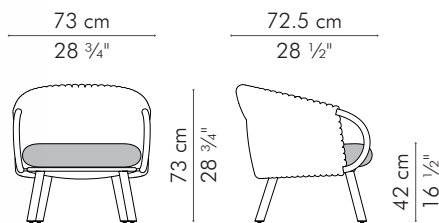

EASY ARMCHAIR, outdoor

OUTDOOR

	13 kg / 29 lbs
	17.5 kg / 38.5 lbs
	0.46 m³
	SEAT 0.75 m / 0.85 yds BACKREST 0.55 m / 0.60 yds

OUTDOOR fabric, polyethylene, aluminum