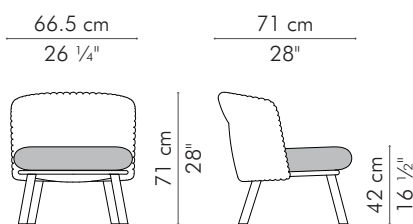

EASYCHAIR

INDOOR

-  10.5 kg / 23.5 lbs
-  15.5 kg / 34.5 lbs
-  0.38 m³
-  SEAT 0.75 m / 0.85 yds
BACKREST 0.55 m / 0.60 yds

INDOOR velvet, maple, steel

CEKT-N-2628IV

CEKT-N-2628DP

CEKT-N-2628PG

CEKT-N-2628RB