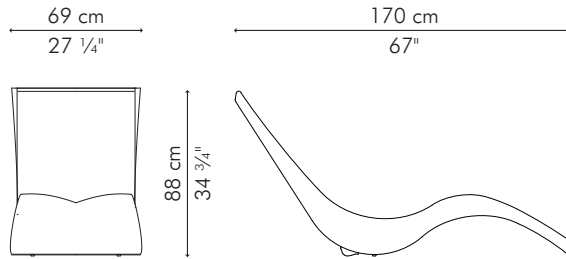

### OUTDOOR

-  8.5 kg / 19 lbs
-  32.5 kg / 72 lbs
-  1.22 m<sup>3</sup>
-  0.60 m / 0.65 yds
-  2

OUTDOOR polyethylene, aluminum

CLMM-BZ-2734OD-URF

Canvas Taupe

CLMM-S-2734OD-URF

Sea Green

CLMM-W-2734OD-URF