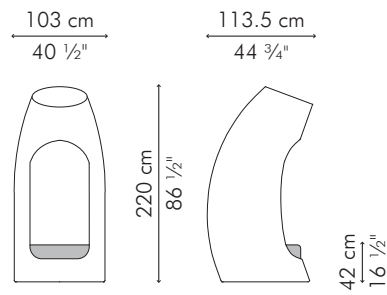

## CAPSULE, 1 seater

### OUTDOOR

	41 kg / 90 lbs
	51 kg / 112 lbs
	2.88 m³
	SEAT 3.50 m / 3.90 yds
	PILLOWS 3 pcs 51 x 51 cm / 20" x 20"
	1.80 m / 1.95 yds
	3 pcs 49 x 33 cm / 19" x 13"
	1.80 m / 1.95 yds

OUTDOOR polyethylene, aluminum