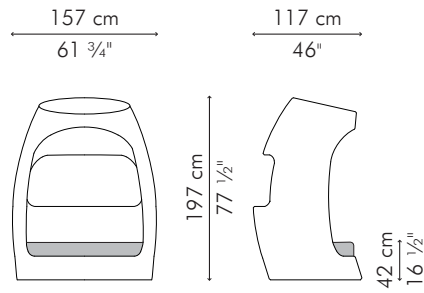

CAPSULE, 2 seater

OUTDOOR

	47 kg / 103 lbs
	60 kg / 132 lbs
	3.75 m ³
	SEAT 4.15 m / 4.60 yds
	PILLOWS 3 pcs 56 x 56 cm / 22" x 22" 1.95 m / 2.10 yds
	2 pcs 51 x 51 cm / 20" x 20" 1.20 m / 1.30 yds
	3 pcs 49 x 33 cm / 19" x 13" 1.80 m / 1.95 yds