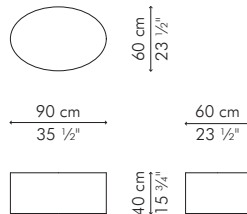

COFFEE TABLE, oval large

OUTDOOR

6 kg / 13 lbs

10 kg / 22 lbs

0.37 m³

GLASS

19 kg / 42 lbs

44 kg / 97 lbs

0.20 m³

Standard glass size:

78 cm D x 118 cm W x 10 mm thickness
(30 3/4" D x 46 1/2" W x 3/8"), frosted, swiped edge

OUTDOOR polyethylene, aluminum

Brown

TCLO-B-4713OD-G

Whitewash

TCLO-WW-4713OD-G

COFFEE TABLE, oval medium

OUTDOOR

5 kg / 11 lbs

8 kg / 18 lbs

0.23 m³

GLASS

6.5 kg / 14 lbs

25.5 kg / 56 lbs

0.12 m³

Standard glass size:

58 cm D x 88 cm W x 6 mm thickness
(22 3/4" D x 34 3/4" W x 1/4"), frosted, swiped edge

OUTDOOR polyethylene, aluminum

Brown

TCLO-B-3515OD-G

Whitewash

TCLO-WW-3515OD-G