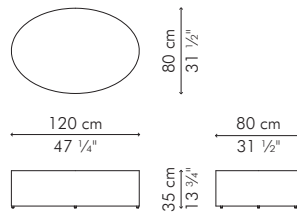

COFFEE TABLE, oval large

OUTDOOR

6 kg / 13 lbs

10 kg / 22 lbs

0.37 m³

GLASS

19 kg / 42 lbs

44 kg / 97 lbs

0.20 m³

Standard glass size:

78 cm D x 118 cm W x 10 mm thickness
(30 3/4" D x 46 1/2" W x 3/8"), frosted, swiped edge

OUTDOOR polyethylene, aluminum

Brown

TCLO-B-4713OD-G

Whitewash

TCLO-WW-4713OD-G

COFFEE TABLE, oval medium

OUTDOOR

5 kg / 11 lbs

8 kg / 18 lbs

0.23 m³

GLASS

6.5 kg / 14 lbs

25.5 kg / 56 lbs

0.12 m³

Standard glass size:

58 cm D x 88 cm W x 6 mm thickness
(22 3/4" D x 34 3/4" W x 1/4"), frosted, swiped edge

OUTDOOR polyethylene, aluminum

Brown

TCLO-B-3515OD-G

Whitewash

TCLO-WW-3515OD-G