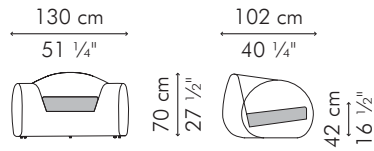

EASY ARMCHAIR

OUTDOOR

19.5 kg / 43 lbs

33 kg / 72 lbs

1.07 m³

SEAT 1.80 m / 1.97 yds
 PILLOW 1 pc 51 x 43 cm / 20" x 17"
 0.55 m / 0.60 yds

OUTDOOR polyethylene, aluminum

CAELO-B-4927OD-URF