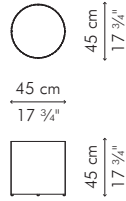

END TABLE

OUTDOOR

3 kg / 7 lbs

5 kg / 11 lbs

0.10 m³

GLASS

2.5 kg / 6 lbs

16.5 kg / 36 lbs

0.05 m³

Standard glass size:

44 cm Ø x 6 mm thickness
(17 1/4" Ø x 1/4"), frosted, swiped edge

OUTDOOR polyethylene, aluminum

Brown

TELO-B-1717OD-G

Whitewash

TELO-WW-1717OD-G