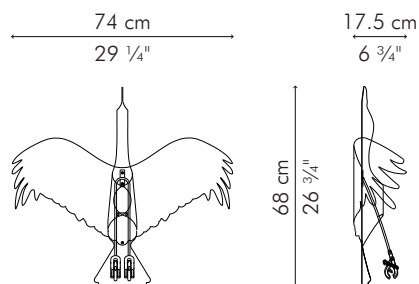

CLLS-TC-4683OD-URF

Canvas Spa Spectrum Grenadine
 Carrion Horison

CLLS-PG-4683OD-URF

Canvas Spa Spectrum Grenadine
 Carrion Horison

BIRD FOR LASSO LOUNGE CHAIR

OUTDOOR

2.1 kg / 4.63 lbs

3.85 kg / 8.49 lbs

0.17 m³

OUTDOOR aluminum

ABLS-0001OD