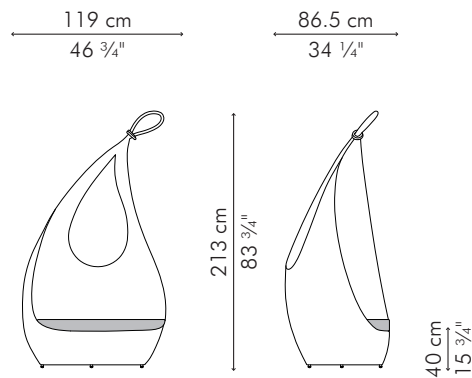

LOUNGE CHAIR

OUTDOOR

25 kg / 56 lbs

39.5 kg / 152 lbs

2.40 m³

SEAT & BACKREST PILLOWS 2.70 m / 2.95 yds
2 pcs 49 x 33 cm / 19" x 13"
1.20 m / 1.30 yds

*Bird sculpture is sold separately.

OUTDOOR polyethylene, aluminum

CLLS-TC-4683OD-URF

Canvas Spa Spectrum Grenadine
 Carrion Horison

CLLS-PG-4683OD-URF

Canvas Spa Spectrum Grenadine
 Carrion Horison

BIRD FOR LASSO LOUNGE CHAIR

OUTDOOR

2.1 kg / 4.63 lbs

3.85 kg / 8.49 lbs

0.17 m³

OUTDOOR aluminum

ABLS-0001OD