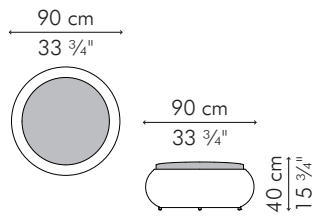

### INDOOR

 7.5 kg / 16.5 lbs

 13.5 kg / 30 lbs

 0.45 m³

 SEAT 1.60 m / 1.75 yds