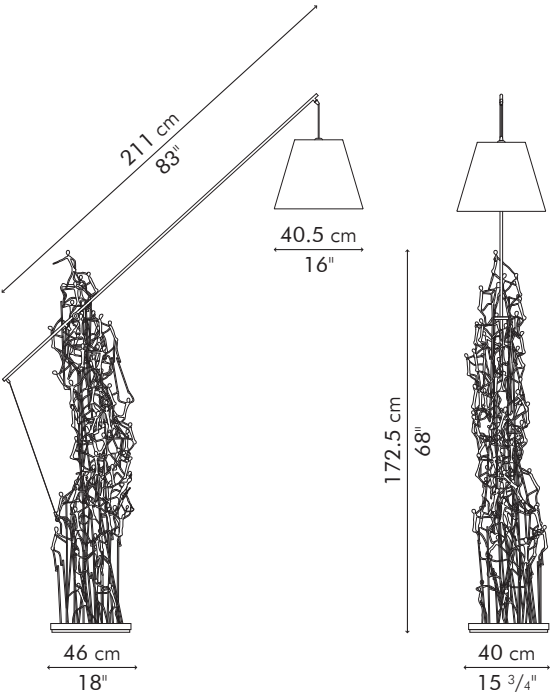

LITTLE PEOPLE

BOOM TOWN FLOOR LAMP

INDOOR

-  15.5 kg / 14 lbs
-  21 kg / 39 lbs
-  base: 0.36 m³
boom: 0.02 m³
shade: 0.06 m³
-  3 boxes
- 1 x 100 watts

Portable pre-wired lamp
E26 / E27
110V 60Hz / 230V 50Hz