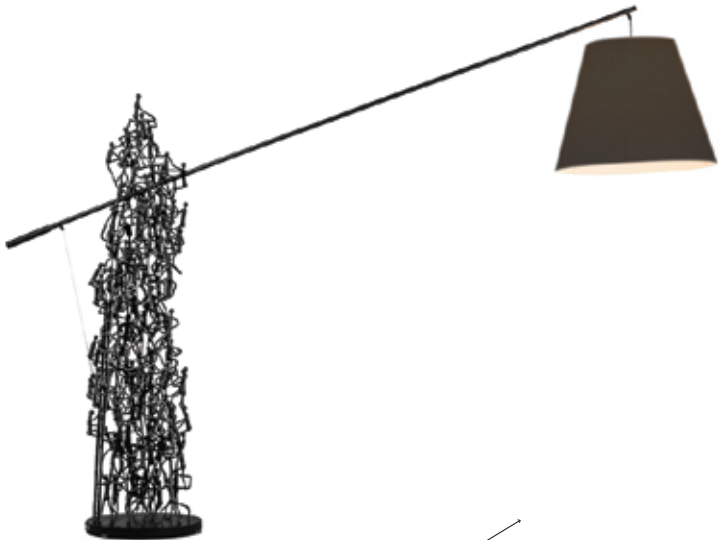

LITTLE PEOPLE

BOOM TOWN FLOOR LAMP, extra large

INDOOR

 32 kg / 71 lbs

 62 kg / 137 lbs

 base: 0.60 m³
shade: 0.40 m³

 2 boxes

1 x 100 watts

Portable pre-wired lamp
E26 / E27
110V 60Hz / 230V 50Hz

INDOOR Salago fiber, steel, stainless steel, Mylar

LFLP-BL-2774

LFLP-S-2774

Black

Silver