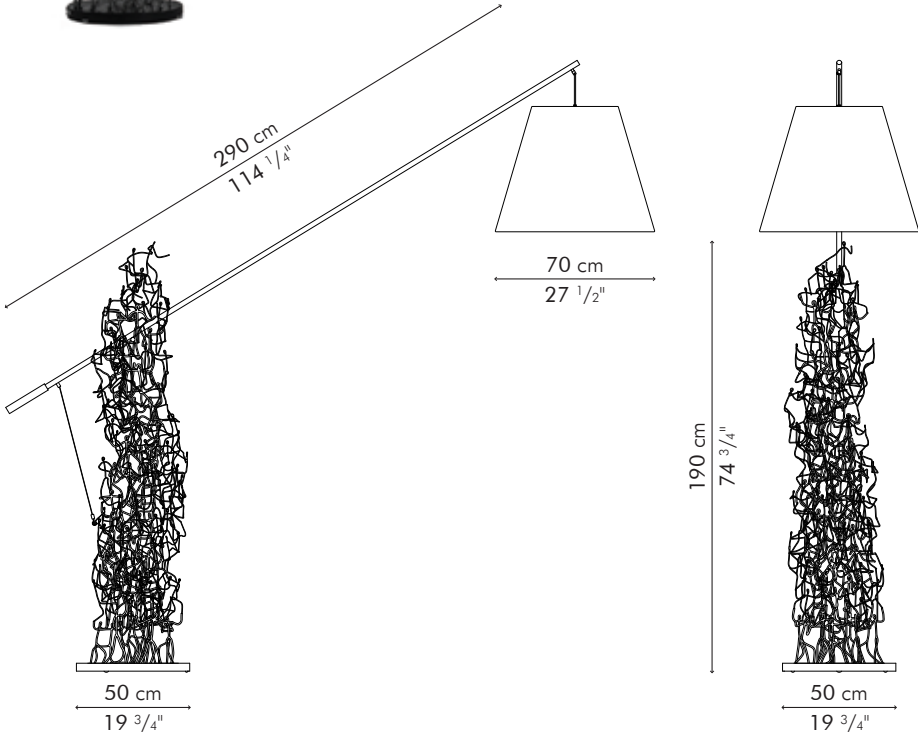

LITTLE PEOPLE

BOOM TOWN FLOOR LAMP, extra large

INDOOR

 32 kg / 71 lbs

 62 kg / 137 lbs

 base: 0.60 m³
shade: 0.40 m³

 2 boxes

1 x 100 watts

Portable pre-wired lamp
E26 / E27
110V 60Hz / 230V 50Hz

INDOOR Salago fiber, steel, stainless steel, Mylar

LFLP-BL-2774

LFLP-S-2774

Black

Silver