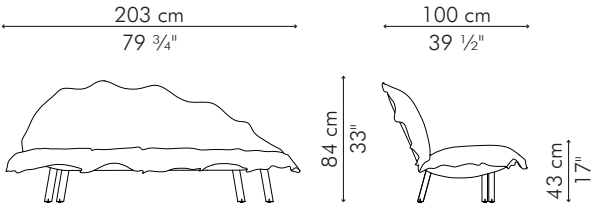

SOFA

INDOOR

- 25.5 kg / 56.5 lbs
- 45.5 kg / 100 lbs
- 2.18 m³

INDOOR velvet, polyurethane foam, wood and steel

Escada
Deep Green

SSG-G-7933

Escada
Royal Blue

SSG-RB-7933