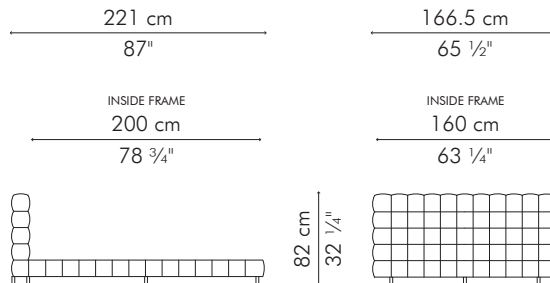

BED, European queen

INDOOR

63.5 kg / 140 lbs

0.65 m³

Mattress size:
200 cm L x 160 cm W x 20-30 cm H
(78 3/4" L x 63" W x 8-12" H)

INDOOR rattan, rattan peel, stainless steel, steel

Brown

BYYQ-B-6532

Natural

BYYQ-N-6532