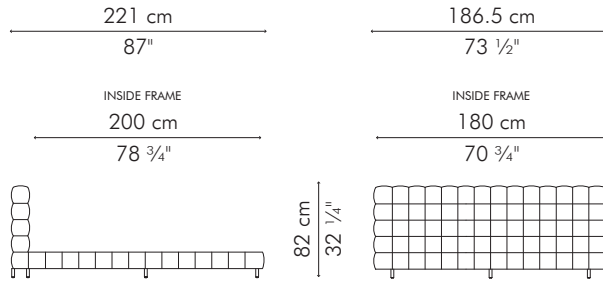

BED, American king

227 cm 89 1/2"	200.5 cm 78 3/4"	INDOOR  74 kg / 163 lbs  0.76 m ³ Mattress size: 203 cm L x 193 cm W x 20-30 cm H (80" L x 76" W x 8-12" H)
INSIDE FRAME 204.5 cm 80 1/2"	INSIDE FRAME 194.5 cm 76 1/2"	

82 cm
32 1/4"

INDOOR rattan, rattan peel, stainless steel, steel

- Brown
BYYK-B-7832
- Natural
BYYK-N-7832

BED, American queen

228 cm 89 3/4"	163 cm 64 1/4"	INDOOR  64 kg / 141 lbs  0.70 m ³ Mattress size: 203 cm L x 152.5 cm W x 20-30 cm H (80" L x 60" W x 8-12" H)
INSIDE FRAME 204.5 cm 80 1/2"	INSIDE FRAME 154 cm 60 3/4"	

82 cm
32 1/4"

INDOOR rattan, rattan peel, stainless steel, steel

- Brown
BYYQ-B-6332
- Natural
BYYQ-N-6332

BED, European king

INDOOR

69.5 kg / 153 lbs

0.71 m³

Mattress size:
200 cm L x 180 cm W x 20-30 cm H
(78 3/4" L x 70 3/4" W x 8-12" H)

0.65 m³

Mattress size:
200 cm L x 160 cm W x 20-30 cm H
(78 3/4" L x 63" W x 8-12" H)

INDOOR rattan, rattan peel, stainless steel, steel

Brown

BYYQ-B-6532

Natural

BYYQ-N-6532