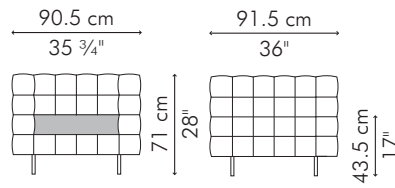

EASY ARMCHAIR

INDOOR

29 kg / 64 lbs

33.5 kg / 74 lbs

0.68 m³

1.80 m / 2.00 yds

OUTDOOR

29.5 kg / 65 lbs

34 kg / 75 lbs

0.65 m³

INDOOR rattan, rattan peel, stainless steel, steel

CAEYY-B-3536-UF1

Linen Chocolate

CAEYY-N-3536-UF1

Linen Natural

CAEYY-B-3536-UF2