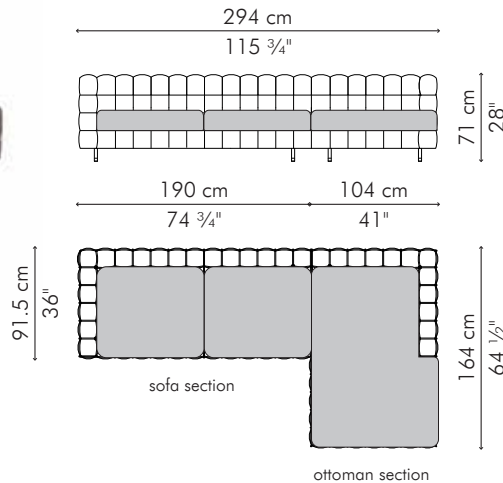

L-SOFA

	INDOOR	OUTDOOR
	75 kg / 165 lbs	79 kg / 175 lbs
	49.5 kg / 109 lbs	51.5 kg / 114 lbs
	2.79 m ³	2.71 m ³
	9.70 m / 10.80 yds	

INDOOR rattan, rattan peel, stainless steel, steel

SYYL-B-11528-UF1

Linen Chocolate