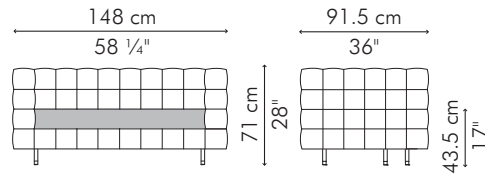

### INDOOR

30 kg / 66 lbs

1.08 m<sup>3</sup>

3.70 m / 4.10 yds

### OUTDOOR

34 kg / 75 lbs

1.05 m<sup>3</sup>

**INDOOR** rattan, rattan peel, stainless steel, steel