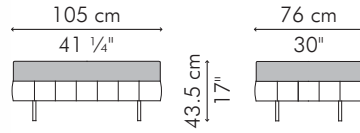

OTTOMAN, large

INDOOR

14 kg / 31 lbs

17 kg / 38 lbs

0.41 m³

2.20 m / 2.45 yds

OUTDOOR

15 kg / 33 lbs

18 kg / 40 lbs

0.39 m³

INDOOR rattan, rattan peel, stainless steel, steel

OTYY-B-4117-UF1

Brown

Linen Chocolate

OTYY-N-4117-UF1

Natural