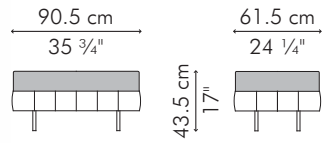

### INDOOR

13 kg / 29 lbs

16 kg / 35 lbs

0.28 m³

1.90 m / 2.10 yds

### OUTDOOR

14 kg / 31 lbs

17 kg / 38 lbs

0.27 m³

**INDOOR** rattan, rattan peel, stainless steel, steel